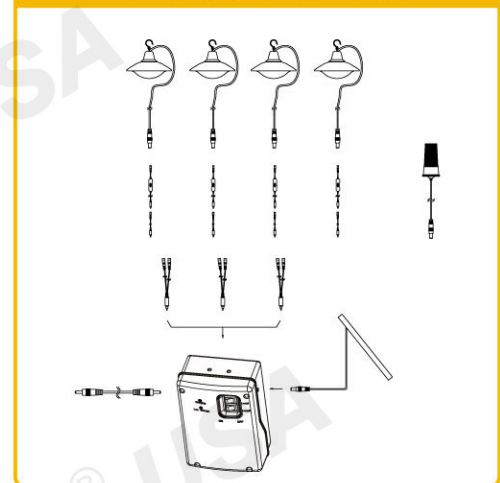

## Solar PowerPack

Model: BSS-00504S

Warranty  
(except batteries)

Shelf Life

**Light Output**  
=50lm

### Connection Instruction

### Kit Contents

5W Solar Panel  
(250x250x18mm)

Matrix Lamp

Solar PowerPack

Wires