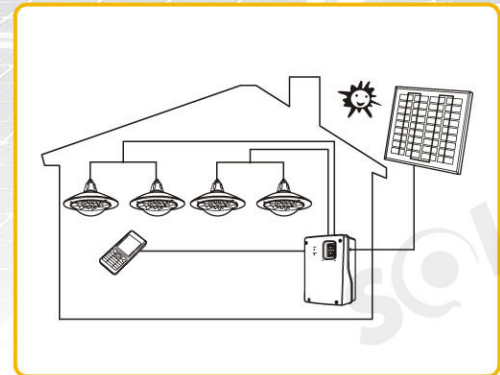

## Solar PowerPack

Model: BSS-00504S

Warranty  
(except batteries)

Shelf Life

**Light Output**  
=50lm